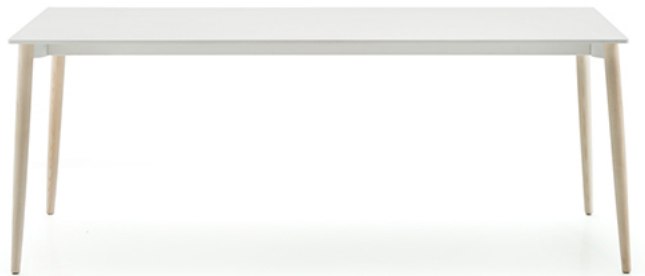

PEDRALI

THE ITALIAN ESSENCE

MALMÖ TML

DESIGN:
CAZZANIGA MANDELLI PAGLIARULO

The Malmö table was born from an imaginary journey along the sides of a Scandinavian lake. It recalls the experience of a come back home with the cosiness of wood warming up the environment. Malmö table, extensible up to 2900 mm, ash wooden legs matched with solid laminate or ash veneered table top.

INFORMATION REQUEST

DIMENSIONS:

1900 → 2900x900x725h

PRESS

PEDRALI

THE ITALIAN ESSENCE

MALMÖ TMLF

DESIGN:
CAZZANIGA MANDELLI PAGLIARULO

Malmö family expands to new contexts entering in lounge environments, waiting areas and cafes. Coffee tables with solid laminate top, tapered legs in ash wood.

Finishes: bleached ash wood or ash stained back.

INFORMATION REQUEST

DIMENSIONS:

900x900x725h, 1400x900x725h, 1800x900x725h

PRESS