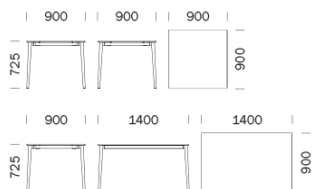

INFORMATION REQUEST

DIMENSIONS:

1900 → 2900x900x725h

PRESS

PEDRALI

THE ITALIAN ESSENCE

MALMÖ TMLF

DESIGN:
CAZZANIGA MANDELLI PAGLIARULO

INFORMATION REQUEST

DIMENSIONS:

900x900x725h, 1400x900x725h, 1800x900x725h

PRESS