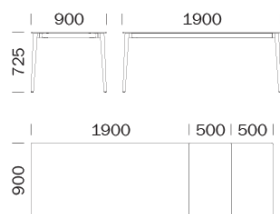

PEDRALI

THE ITALIAN ESSENCE

MALMÖ TML

DESIGN:
CAZZANIGA MANDELLI PAGLIARULO

The Malmö table was born from an imaginary journey along the sides of a Scandinavian lake. It recalls the experience of a come back home with the cosiness of wood warming up the environment. Malmö table, extensible up to 2900 mm, ash wooden legs matched with solid laminate or ash veneered table top.

INFORMATION REQUEST

DIMENSIONS:

1900 → 2900x900x725h

PRESS

PEDRALI

THE ITALIAN ESSENCE

MALMÖ TMLF

DESIGN:
CAZZANIGA MANDELLI PAGLIARULO

INFORMATION REQUEST

DIMENSIONS:

900x900x725h, 1400x900x725h, 1800x900x725h

PRESS